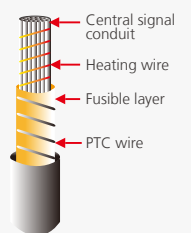

Overheating protection

Quick heat-up

4 temperature settings

Even heat distribution

Cosy, removable and washable cover

Automatic switch-off after 90 mins

Three Safety Levels

- 1 Short circuit safety
- 2 Overheat protection via thermal fuse
- 3 PTC temperature monitoring

Heating Setting

4 heating levels can be selected and are displayed in the digital LCD.

Auto-off LED Indicator

Auto-off LED Indicator
A LED indicates the "Auto-Off" function is ON.

Cosy Fabric Cover

The cover offers luxurious softness and soothing comfort and is easy washable.