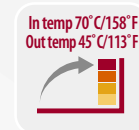

Super-cosy, high-temperature Heating Pad

Model : HP4060A (XXL size)

- Overheating protection
- Quick heat-up
- 4 temperature settings
- Even heat distribution
- Cosy, removable and washable cover
- Automatic switch-off after 90 mins
- Ergonomic controller with temperature level display and LED indicator
- XXL size 40 x 60 cm
- CE approval

Overheating protection

Quick heat-up

4 temperature settings

Even heat distribution

Cosy, removable and washable cover

Automatic switch-off after 90 mins

Three Safety Levels

- 1 Short circuit safety
- 2 Overheat protection via thermal fuse
- 3 PTC temperature monitoring

Heating Setting

4 heating levels can be selected and are displayed in the digital LCD.

Auto-off LED Indicator

Auto-off LED Indicator
A LED indicates the "Auto-Off" function is ON.

Cosy Fabric Cover

The cover offers luxurious softness and soothing comfort and is easy washable.